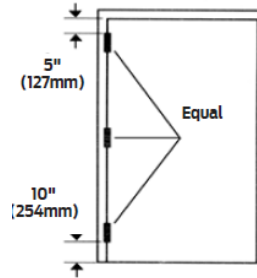

LOCATION OF HINGES

Top hinge 5" from jamb rabbet to top of barrel

Bottom hinge 10" from bottom edge of barrel to finished floor

Third hinge centered between top and bottom hinges

Note: Some western states use a standard 7" from top and 11" from the bottom

GUIDELINES FOR HINGE HEIGHT

DOOR THICKNESS IN INCHES	DOOR WIDTH IN INCHES	HINGE HEIGHT IN INCHES
1-3/8"	Up to 32"	3-1/2"
1-3/8"	32" to 37"	4"
1-3/4"	Up to 36"	4-1/2"
1-3/4"	36" to 48"	5"
1-3/4"	Over 48"	6"
2" - 2-1/2"	Up to 42"	5" heavy weight
2" - 2-1/2"	Over 42"	6" heavy weight